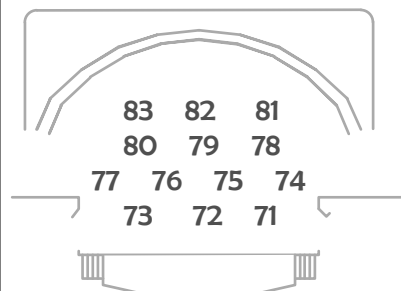

45 Front Cool

Neutral Front

45 Front Warm

Warm High Side

Warm Down

Cool High Side

LED DOWN 1

LED DOWN 2

Back Fres.

Back Temp Diag

Ground Tree Temp

STARS CYC

VL 2500 Spot

LED Specials

Magic Sheet

Almost Maine  
Tucker Theatre