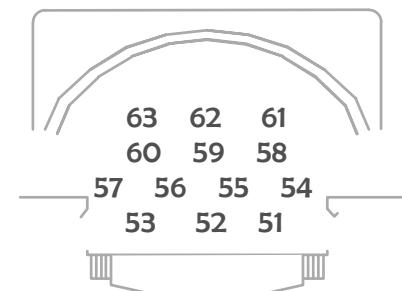

45 Front Cool

Neutral Front

45 Front Warm

Warm High Side

Warm Down

Cool High Side

LED DOWN 1

LED DOWN 2