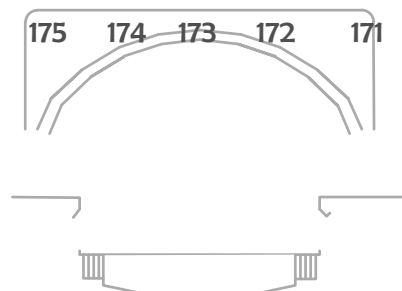

STARS CYC

Magic Sheet

Almost Maine
Tucker Theatre

Lighting Design by Ron Collins
Asst. Ligthing by Sadie Katie Hampton