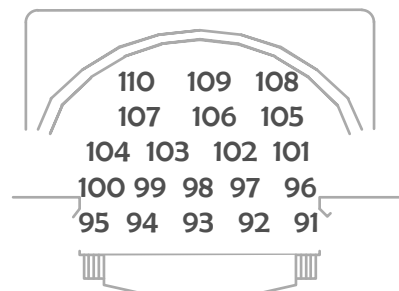

45 Front Cool

Neutral Front

45 Front Warm

Warm High Side

Warm Down

Cool High Side

LED DOWN 1

LED DOWN 2