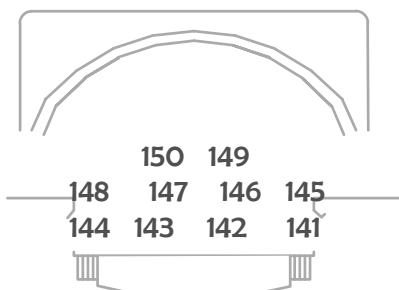

45 Front Cool

Neutral Front

45 Front Warm

Warm High Side

Warm Down

Cool High Side

LED DOWN 1

LED DOWN 2