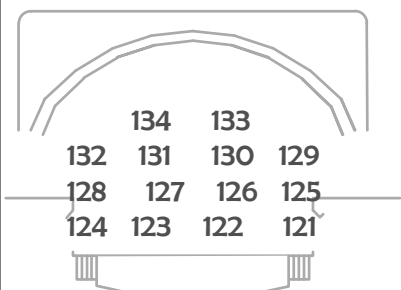

45 Front Cool

Neutral Front

45 Front Warm

Warm High Side

Warm Down

Cool High Side

LED DOWN 1

LED DOWN 2