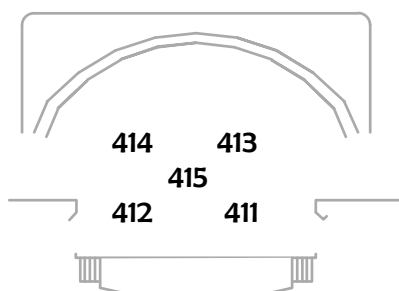

LED Specials

Magic Sheet

Almost Maine
Tucker Theatre

Lighting Design by Ron Collins
Asst. Ligthing by Sadie Katie Hampton