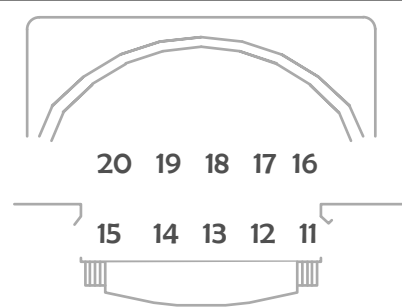

45 Front Cool

Neutral Front

45 Front Warm

Warm High Side

Warm Down

Cool High Side

LED DOWN 1

LED DOWN 2