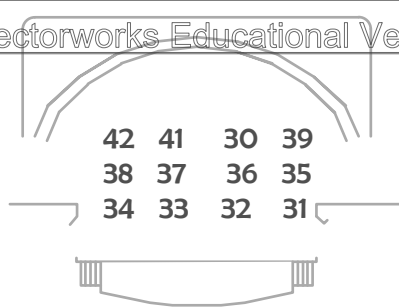

45 Front Cool

Neutral Front

45 Front Warm

Warm High Side

Warm Down

Cool High Side

LED DOWN 1

LED DOWN 2