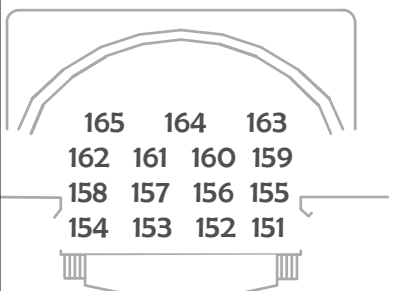

Back Temp Diag