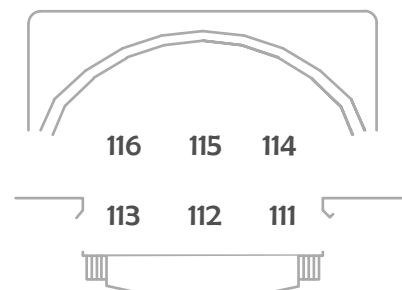

45 Front Cool

Neutral Front

45 Front Warm

Warm High Side

Warm Down

Cool High Side

LED DOWN 1

LED DOWN 2