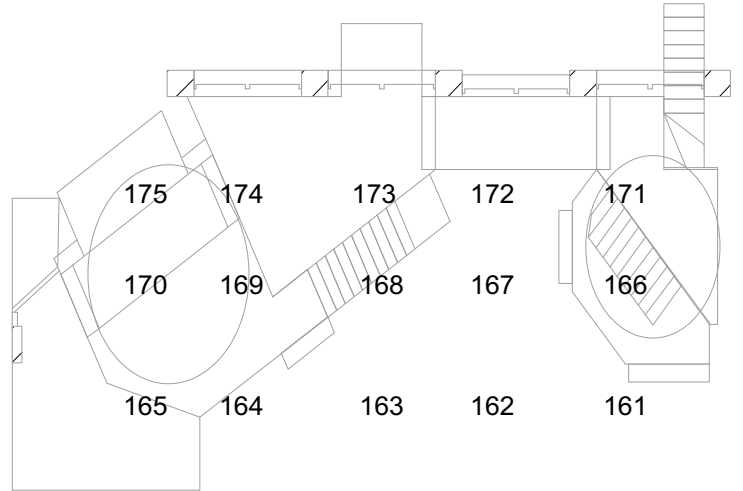

Sweeney Todd
Magic Sheet
Lighting Design: Ron Collins

Nashville Repertory Theatre
Johnson Theatre, TPAC

Back Diagonal Cool R68

Back Diagonal Warm R17

Back Light N/C

Down LED

Cool High Sides L201

Warm High Sides R37