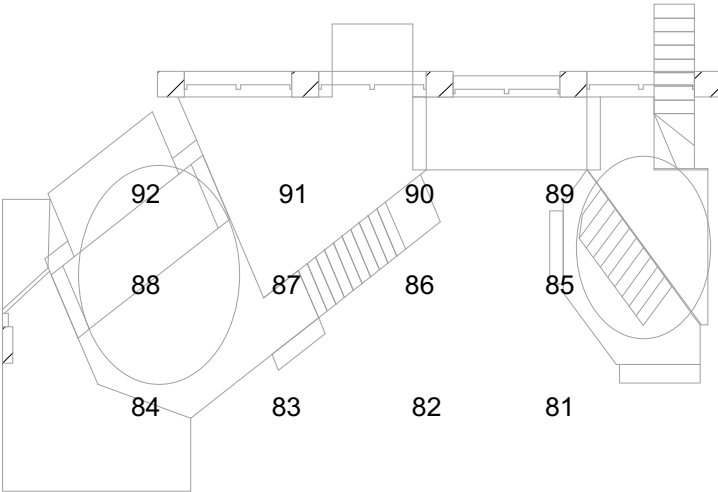

Sweeney Todd
Magic Sheet
Lighting Design: Ron Collins

Nashville Repertory Theatre
Johnson Theatre, TPAC

Back Diagonal Cool R68

Back Diagonal Warm R17

Back Light N/C

Down LED

Cool High Sides L201

Warm High Sides R37