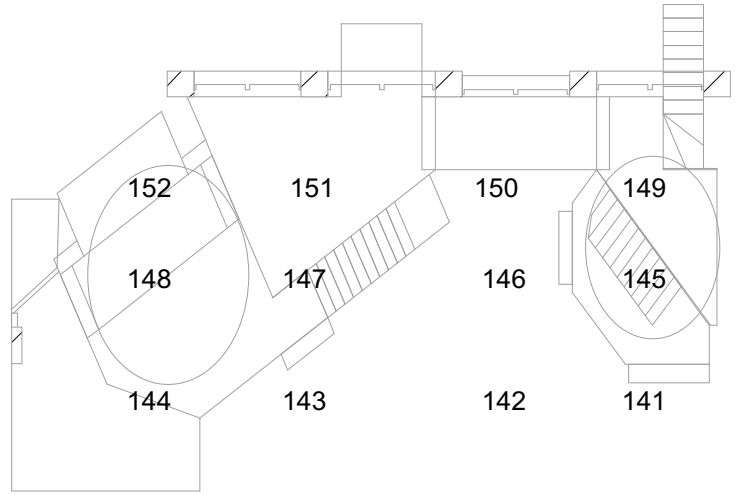

Sweeney Todd
Magic Sheet
Lighting Design: Ron Collins

Nashville Repertory Theatre
Johnson Theatre, TPAC

Back Diagonal Cool R68

Back Diagonal Warm R17

Back Light N/C

Down LED

Cool High Sides L201

Warm High Sides R37