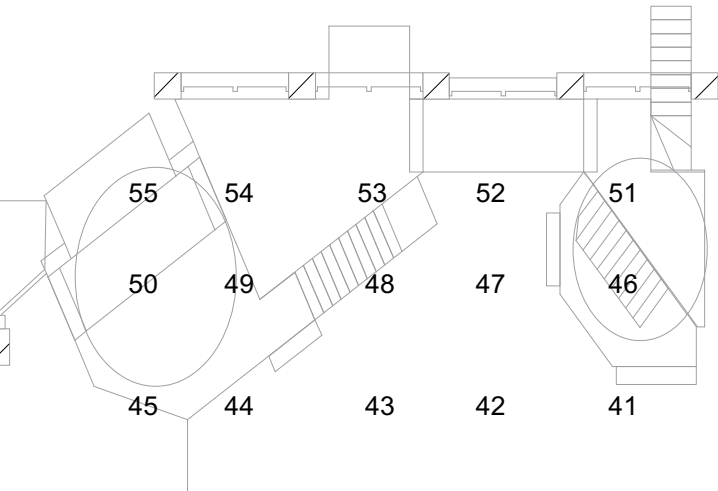

Sweeney Todd
Magic Sheet
Lighting Design: Ron Collins

Nashville Repertory Theatre
Johnson Theatre, TPAC

Back Diagonal Cool R68

Back Diagonal Warm R17

Back Light N/C

Down LED

Cool High Sides L201

Warm High Sides R37

Cool Front Light L503

Warm Front Light R05

Down Template

Specials L702

Set Template R60