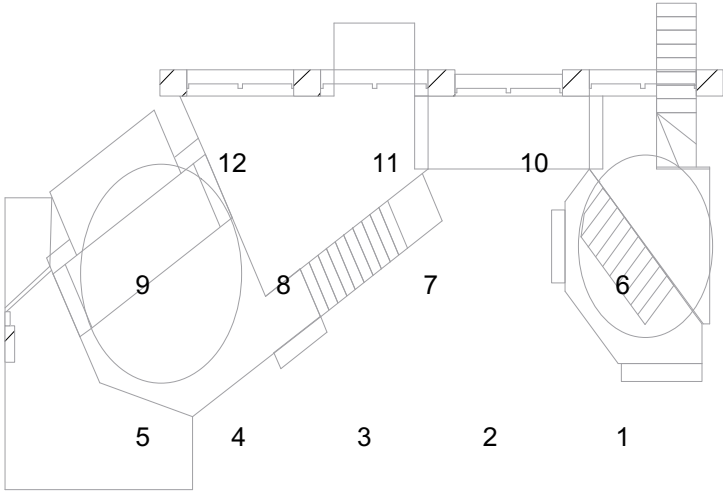

Cool Front Light L503