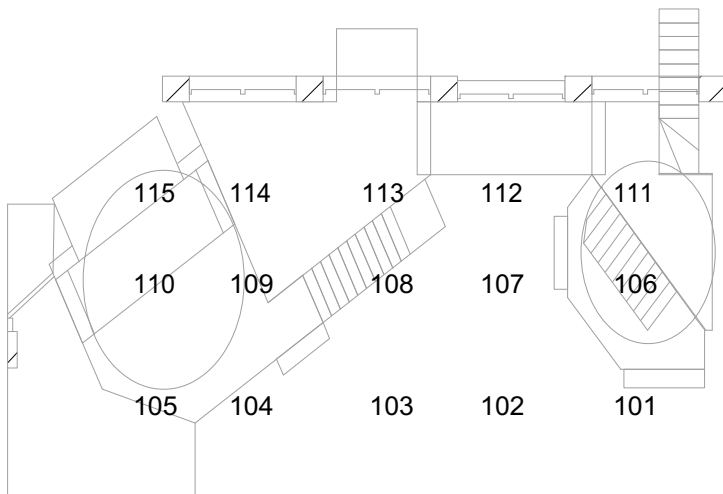

Down Template