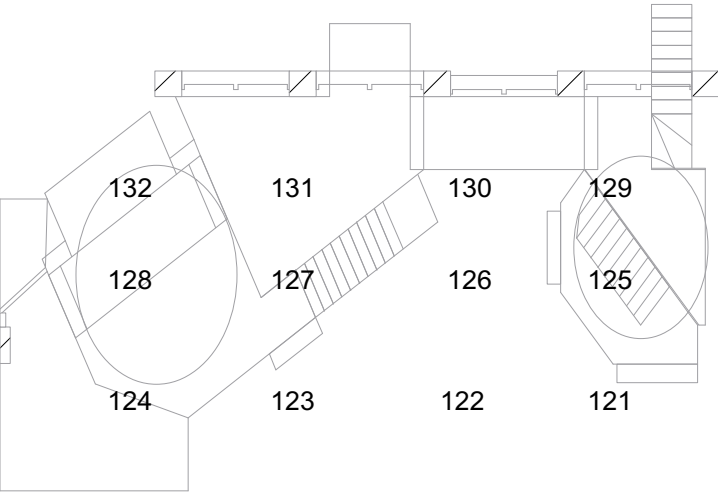

Sweeney Todd
Magic Sheet
Lighting Design: Ron Collins

Nashville Repertory Theatre
Johnson Theatre, TPAC

Back Diagonal Cool R68

Back Diagonal Warm R17

Back Light N/C

Down LED

Cool High Sides L201

Warm High Sides R37