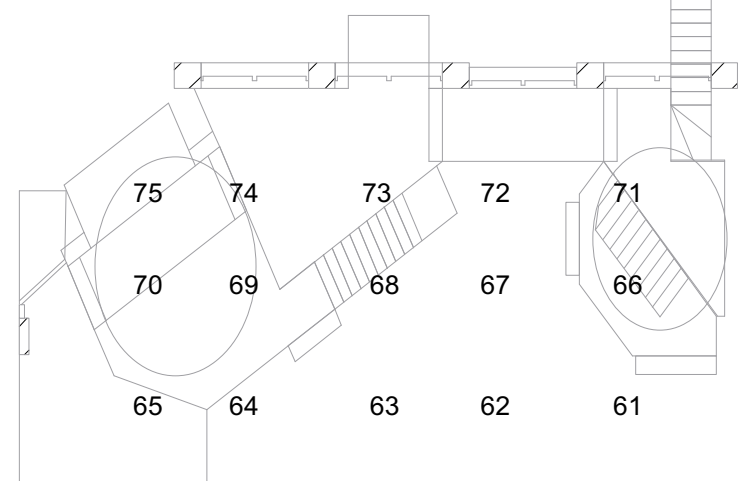

Sweeney Todd
Magic Sheet
Lighting Design: Ron Collins

Nashville Repertory Theatre
Johnson Theatre, TPAC

Back Diagonal Cool R68

Back Diagonal Warm R17

Back Light N/C

Down LED

Cool High Sides L201

Warm High Sides R37