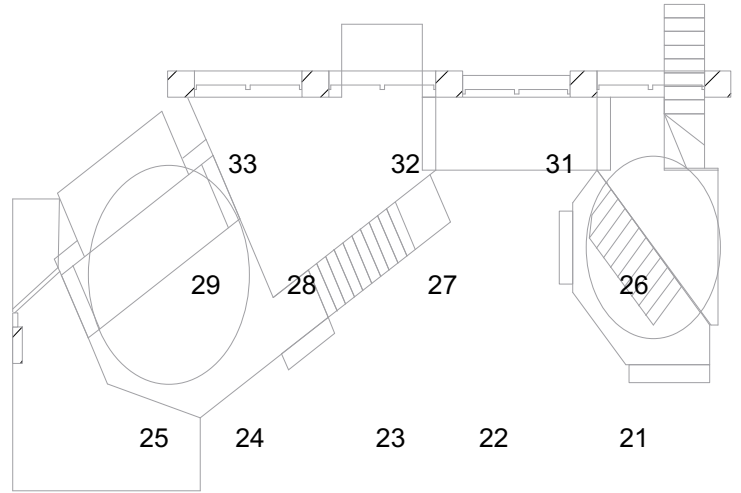

Warm Front Light R05