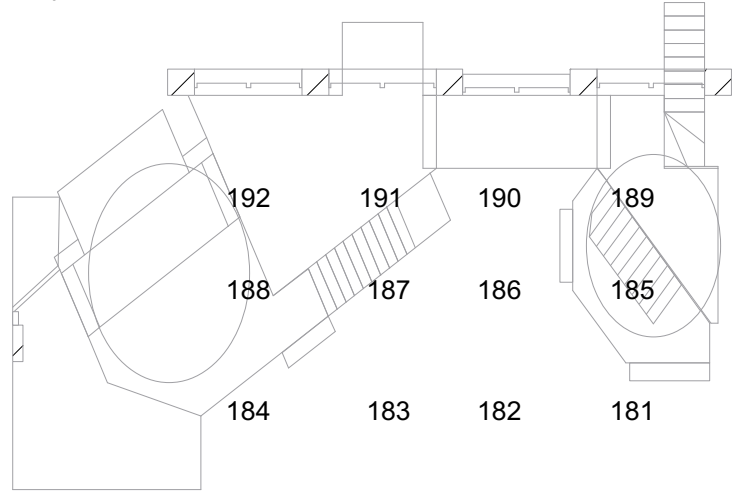

Sweeney Todd
Magic Sheet
Lighting Design: Ron Collins

Nashville Repertory Theatre
Johnson Theatre, TPAC

Back Diagonal Cool R68

Back Diagonal Warm R17

Back Light N/C

Down LED

Cool High Sides L201

Warm High Sides R37

Cool Front Light L503

Warm Front Light R05

Down Template

Specials L702

Set Template R60